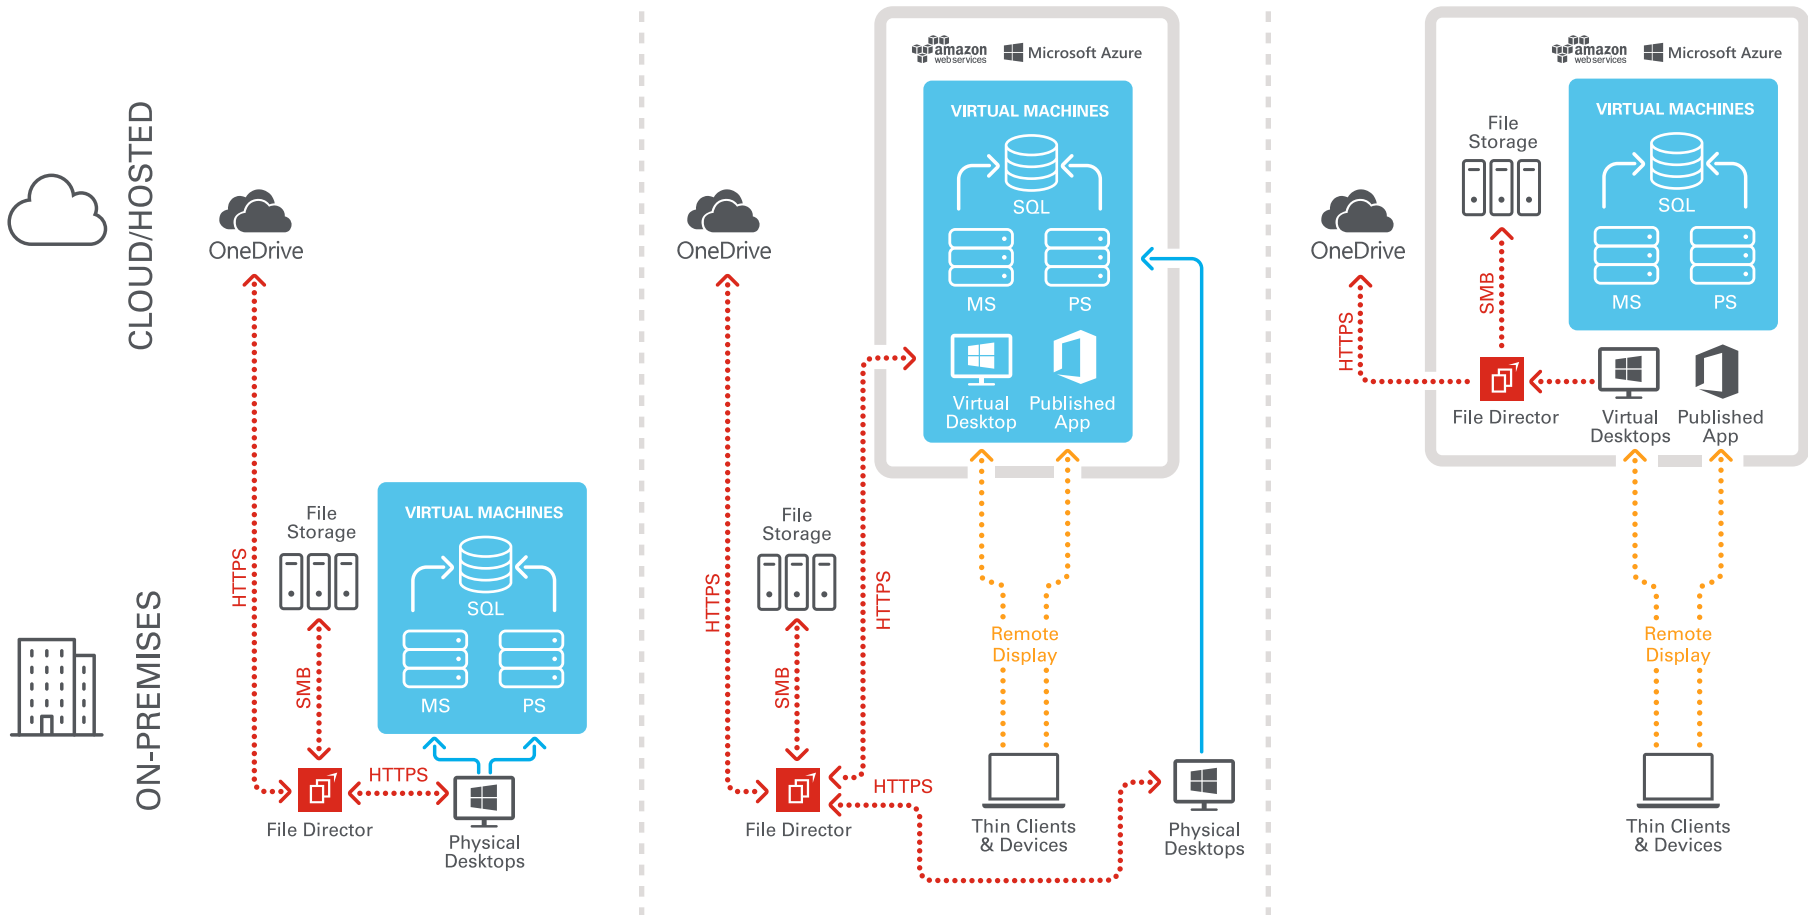

User Workspace Manager in the Cloud

MS - Ivanti Management Server
PS - Ivanti Personalization Server

ON-PREMISES

HYBRID

FULL CLOUD

IT WORKSPACE EVOLUTION